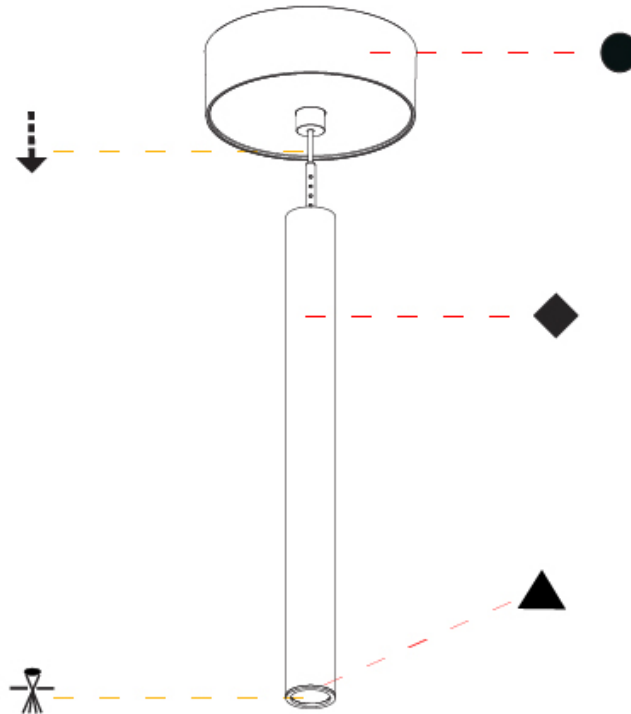

HANGOVER PLUG SHINE MONOPOINT SURFACE CANOPY SUSPENSION

A30848-

PROJECT

TYPE

SPECIFIER

QUANTITY

DATE

A