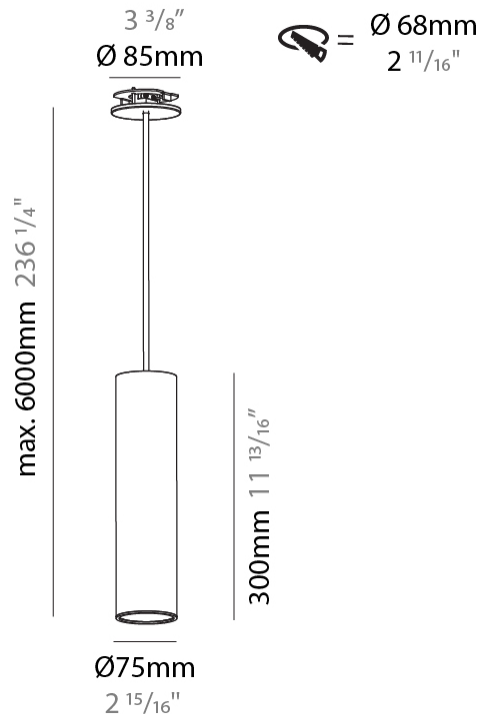

Series: Hangover
Subseries: Hangover Monopoint Recessed Canopy
Brand: Prolicht
Division: Architectural
Mounting Type: Suspension
Mounting Location: Ceiling
Subcategory: Pendant

PHYSICAL

Shape: Cylinder
Diameter (mm): 75
Diameter (in): 2 ¹⁵/₁₆
Height (mm): 300
Height (in): 11 ¹³/₁₆
Max. Overall Height (mm): 2300
Max. Overall Height (in): 90 ⁹/₁₆
Light Distribution: Downlight
Diffuser: Shine Ring 0-6
Fixture Finish: SSR / BKV / CWI / CRY / HAB / UFT / ITA / RUA / FTG / MYG / LOD / PUS / FRO / FUP / KIA / POP / BLS / SPG / MEY / GOH / GUM / CHC / COM / ABZ / JAG / OBR / MOS / ROR
Fixture Material: Aluminum
Cable Details: 2000mm / 6000mmm Cable in White / Black / Orange / Red
Cut-out Measurements: 68mm / 2 11/16"

ELECTRICAL

Lamp Type: LED (Zhaga Standard)
Input Wattage (W): 10.9
Total Output Wattage (W): 9
Dimming: Tri-Mode (Non-Dimming and Phase Dimming (120Vac only) and 0-10V Dimming)
Driver Included: Yes
Driver Location: External
Driver Type: Constant Current - Universal
Driver Class: Class 2
Housing: ENCP3 w/Quick Connect
Input Voltage (V): 120 - 277
Constant Current (MA): 500

LED

Number of LEDs: 1
Color Temperature (°K): 2700 / 3000 / 4000
Max. Delivered Lumen (lm): 923
CRI: >90 CRI
Lamp Life (hrs): 50000
Upon Request: ***3500K available in minimum quantities (larger quantities upon request)

OPTICAL

Reflector: 18 / 36 / 52

RATINGS AND CERTIFICATIONS

Certified By: Certified for North American Standards
IP rating: IP20