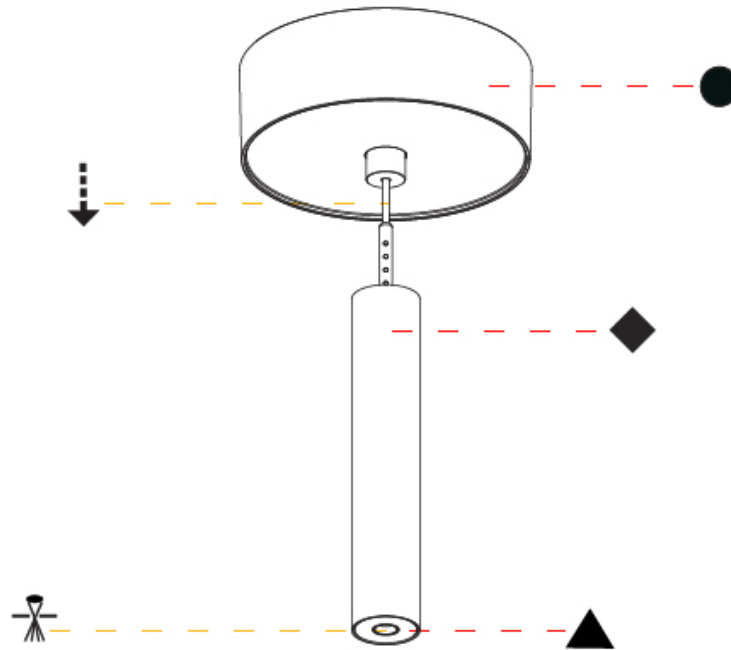

Shape: Cylinder
 Diameter (mm): 28
 Diameter (in): 1 1/8
 Height (mm): 150
 Height (in): 5 7/8
 Max. Overall Height (mm): 2150
 Max. Overall Height (in): 84 3/8
 Light Distribution: Downlight
 Weight (kg): 0.422
 Weight (lbs): 0.93
 Fixture Finish: SSR / BKV / CWI / CRY / HAB / UFT / ITA / RUA / FTG / MYG / LOD / PUS / FRO / FUP / KIA / POP / BLS / SPG / MEY / GOH / GUM / CHC / COM / ABZ / JAG / OBR / MOS / ROR
 Fixture Material: Aluminum
 Cable Details: 2000mm or 4000mm Black Cable

OPTICAL

Optic°: 24 / 32 / 34 / 55 / 58

RATINGS AND CERTIFICATIONS

Certified By: Certified for North American Standards
 IP rating: IP20

HANGOVER PLUG MONOPOINT SURFACE CANOPY SUSPENSION

A30824-

PROJECT	_____
TYPE	_____
SPECIFIER	_____
QUANTITY	_____
DATE	_____

Shape: Cylinder
 Diameter (mm): 28
 Diameter (in): 1 1/8
 Height (mm): 150
 Height (in): 5 7/8
 Max. Overall Height (mm): 2150
 Max. Overall Height (in): 84 3/8
 Min. Recessing Depth (mm): 75
 Min. Recessing Depth (in): 2 15/16
 Light Distribution: Downlight
 Weight (kg): 0.274
 Weight (lbs): 0.60
 Fixture Finish: SSR / BKV / CWI / CRY / HAB / UFT / ITA / RUA / FTG / MYG / LOD / PUS / FRO / FUP / KIA / POP / BLS / SPG / MEY / GOH / GUM / CHC / COM / ABZ / JAG / OBR / MOS / ROR
 Fixture Material: Aluminum
 Cable Details: 2000mm or 4000mm Black Cable
 Cut-out Measurements: 68mm / 2 11/16"