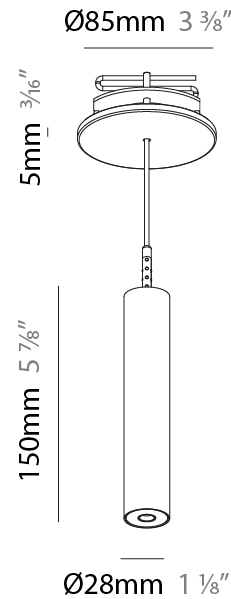

PHYSICAL

Shape: Cylinder
Diameter (mm): 28
Diameter (in): 1 1/8
Height (mm): 150
Height (in): 5 7/8
Max. Overall Height (mm): 2150
Max. Overall Height (in): 84 3/8
Min. Recessing Depth (mm): 75
Min. Recessing Depth (in): 2 15/16
Light Distribution: Downlight
Weight (kg): 0.274
Weight (lbs): 0.60
Fixture Finish: SSR / BKV / CWI / CRY / HAB / UFT / ITA / RUA / FTG / MYG / LOD / PUS / FRO / FUP / KIA / POP / BLS / SPG / MEY / GOH / GUM / CHC / COM / ABZ / JAG / OBR / MOS / ROR
Fixture Material: Aluminum
Cable Details: 2000mm or 4000mm Black Cable
Cut-out Measurements: 68mm / 2 11/16"

ELECTRICAL

Lamp Type: LED (Zhaga Standard)
Input Wattage (W): 6.6
Total Output Wattage (W): 6
Dimming: Tri-Mode (Non-Dimming and Phase Dimming (120Vac only) and 0-10V Dimming)
Driver Included: Yes
Driver Location: External
Driver Type: Constant Current - Universal
Driver Class: Class 2
Housing: ENCP3 w/Quick Connect
Input Voltage (V): 120 - 277
Constant Current (MA): 500

LED

Number of LEDs: 1
Color Temperature (°K): 2700 / 3000 / 4000
Max. Delivered Lumen (lm): 330 / 360 / 380
CRI: >90 CRI
Lamp Life (hrs): 50000
Upon Request: ***3500K available in minimum quantities (larger quantities upon request)

OPTICAL

Optic°: 24 / 32 / 34 / 55 / 58

RATINGS AND CERTIFICATIONS

Certified By: Certified for North American Standards
IP rating: IP20