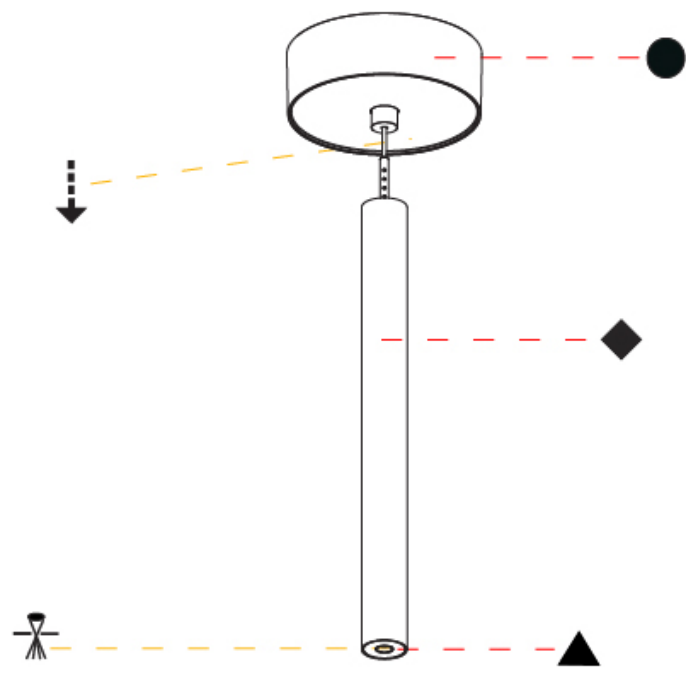

Shape: Cylinder
 Diameter (mm): 28
 Diameter (in): 1 1/8
 Height (mm): 300
 Height (in): 11 13/16
 Max. Overall Height (mm): 2300
 Max. Overall Height (in): 90 3/16
 Light Distribution: Downlight
 Weight (kg): 0.75
 Weight (lbs): 1.65
 Fixture Finish: SSR / BKV / CWI / CRY / HAB / UFT / ITA / RUA / FTG / MYG / LOD / PUS / FRO / FUP / KIA / POP / BLS / SPG / MEY / GOH / GUM / CHC / COM / ABZ / JAG / OBR / MOS / ROR
 Fixture Material: Aluminum
 Cable Details: 2000mm or 4000mm Black Cable

OPTICAL

Optic°: 24 / 32 / 34 / 55 / 58

RATINGS AND CERTIFICATIONS

Certified By: Certified for North American Standards
 IP rating: IP20

HANGOVER PLUG MONOPOINT SURFACE CANOPY SUSPENSION

A30845-

PROJECT
TYPE
SPECIFIER
QUANTITY
DATE

Shape: Cylinder
 Diameter (mm): 28
 Diameter (in): 1 1/8
 Height (mm): 450
 Height (in): 17 11/16
 Max. Overall Height (mm): 2450
 Max. Overall Height (in): 96 7/16
 Light Distribution: Downlight
 Weight (kg): 0.504
 Weight (lbs): 1.11
 Fixture Finish: [SSR / BKV / CWI / CRY / HAB / UFT / ITA / RUA / FTG / MYG / LOD / PUS / FRO / FUP / KIA / POP / BLS / SPG / MEY / GOH / GUM / CHC / COM / ABZ / JAG / OBR / MOS / ROR](#)
 Fixture Material: Aluminum
 Cable Details: [2000mm or 4000mm Black Cable](#)